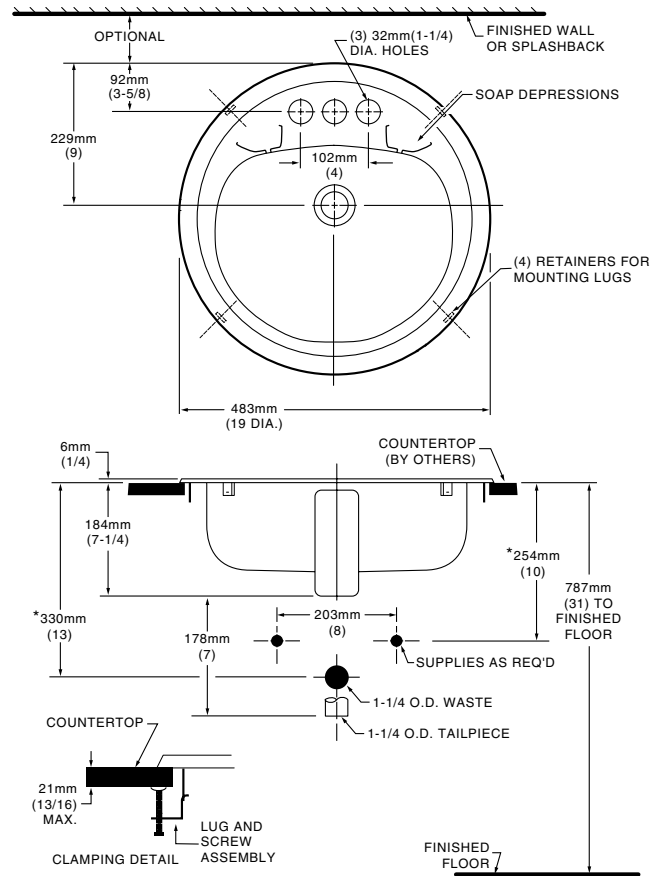

Nominal Dimensions:

483mm (19") Round

Bowl sizes:

381mm (15") wide

279mm (11") front to back

152mm (6") deep

Compliance Certifications -

Meets or Exceeds the Following Specifications:

- ASME A112.19.4M for Enameled Steel Plumbing Fixtures

To Be Specified:

- Color: White Bone Silver Linen
- Faucet*:
- Faucet Finish:
- Supplies:
- 1-1/4" Trap:

* See faucet section for additional models available

NOTES:
* DIMENSIONS SHOWN FOR LOCATION OF SUPPLIES AND "P" TRAP ARE SUGGESTED. FOR COUNTERTOP CUTOUT AND INSTALLATION INSTRUCTIONS USE TEMPLATE SUPPLIED WITH SINK. FITTINGS NOT INCLUDED WITH FIXTURE AND MUST BE ORDERED SEPARATELY.

IMPORTANT: Dimensions of fixtures are nominal and may vary within the range of tolerances established by ANSI Standard A112.19.4. These measurements are subject to change or cancellation. No responsibility is assumed for use of superseded or voided pages.